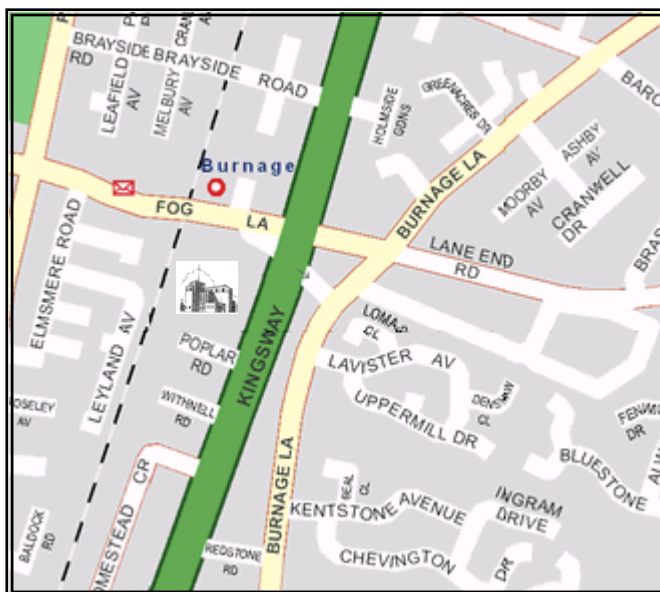

St Nicholas Community Halls

Superb new premises for hire
Situating on the A34 (Kingsway)
in South Manchester

Suitable for :-

- Organisations
- Clubs
- Conferences
- Societies
- Educational Classes
- Celebrations
- Special Family Events

All our facilities
have full disabled
access

Getting To St. Nicholas Community Halls

By Bus.

50,130,169,171,179

By Rail.

Burnage Station is situated approx 250 metres away on the main Manchester Piccadilly to Manchester Airport Line. Trains run every 30 minutes.

By Road.

St Nicholas Church is situated on the Main A34 Kingsway with easy access to the M56 and M60 Manchester ring road.

By Air.

Manchester Airport is situated about 6 miles away and is a short taxi or train ride away.