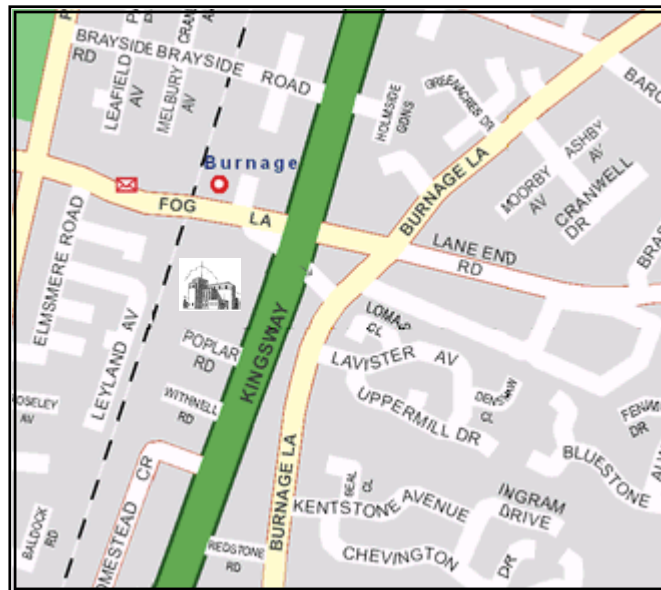

All our facilities
have full disabled
access

Getting To St. Nicholas Community Halls

By Bus.

50,130,169,171,179

By Rail.

Burnage Station is situated approx 250 metres away on the main Manchester Piccadilly to Manchester Airport Line. Trains run every 30 minutes.

By Road.

St Nicholas Church is situated on the Main A34 Kingsway with easy access to the M56 and M60 Manchester ring road.

By Air.

Manchester Airport is situated about 6 miles away and is a short taxi or train ride away.